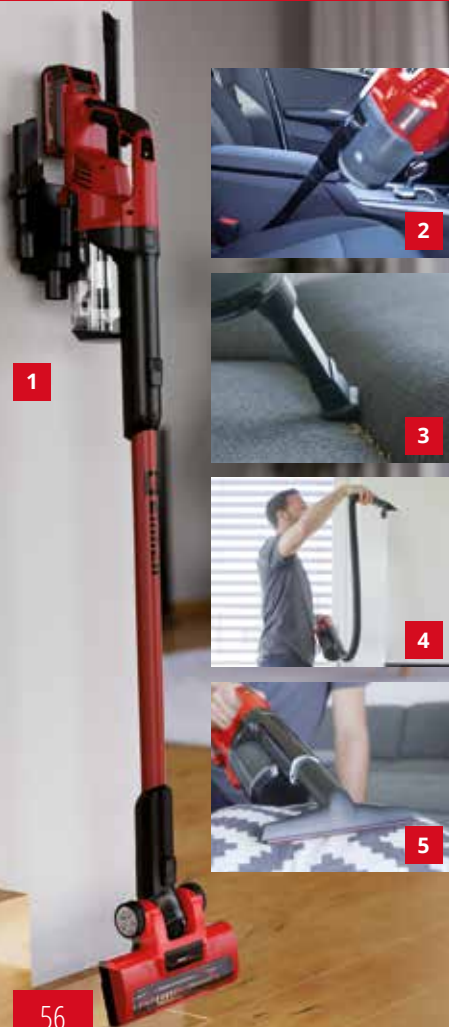

CORDLESS STICK VAC CLEANER 18 V

TE-SV 18 Li

EXPERT

- Tank volume: 0.6 l
- Speed settings: 2 (ECO/BOOST)
- Cyclone separator: changeable and washable

Article only available without battery / charger Art. No. 23.471.80

Battery capacity ¹⁾	1.5 Ah	2.0 Ah	2.5 Ah	3.0 Ah	4.0 Ah	5.2 Ah	6.0 Ah	8.0 Ah
Max. operating time per battery charge in idle mode (BOOST mode) ²⁾	8 min	11 min	13 min	18 min	22 min	28 min	35 min	44 min
Max. operating time per battery charge in idle mode (ECO mode) ³⁾	19 min	25 min	31 min	38 min	50 min	65 min	80 min	100 min

¹⁾ Battery capacity

²⁾ Max. operating time per battery charge in idle mode (BOOST mode)

³⁾ Max. operating time per battery charge in idle mode (ECO mode)

EXTENSIVE ACCESSORIES

1. **1 Wall bracket**
   for storing the device and the accessories
2. **2 Flexible crevice nozzle**
   for vacuuming hard-to-reach areas in the car
3. **3 2-in-1 nozzle**
   for slits on the sofa

- 2-in-1 device:
  hand-held vacuum cleaner + upright vacuum cleaner
- No dirt bag: empty the dust collection container at the push of a button
- Well illuminated work area thanks to 4 spotlight LEDs

ALSO AVAILABLE: ACCESSORY SET (23.512.67)

1. **4 Hose and universal nozzle**
   for user-friendly cleaning in the living-room / car / etc.
2. **5 Upholstery nozzle**
   for cushions