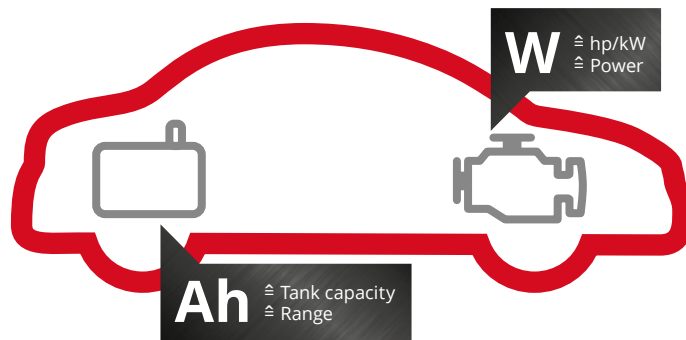

POWER X-CHANGE PLUS. THE PLUS IN POWER

Rechargeable batteries vary not just in terms of running time and weight. What is also critically important is the power that they provide. With Power X-Change PLUS Technology you get more power per cell, so that you can work with plenty of power even on challenging applications as well.

If, for example, you want to use your angle grinder for cutting work, the running time (see Ah rating) is generally not critical. Sufficient power, on the other hand, is. A car is a useful comparison. Uphill or when overtaking, more power, in other words more hp respectively kW, is needed.

PUREPOWER – INNOVATIVE DRIVE TECHNOLOGY FOR THE HIGHEST DEMANDS.

Various Power X-Change devices are equipped with brushless motors. They offer significant advantages compared to carbon brush motor:

- MORE POWER
- LONGER RUNNING TIMES
- LONGER SERVICE LIFE
- MORE COMPACT DESIGN
- MAINTENANCE-FREE