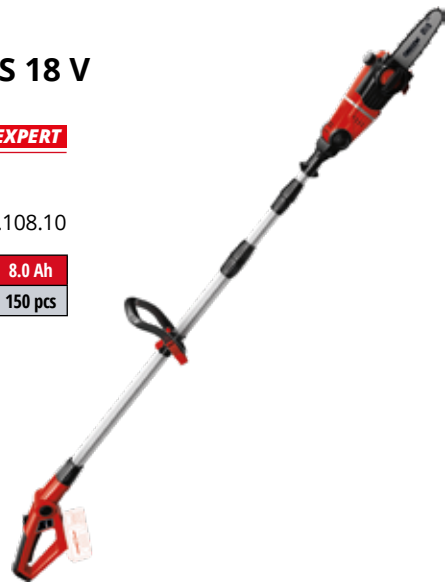

For best performance select a battery with at least 2.5 Ah

FITTED WITH
OREGON
CHAIN AND BAR

- 90° swivel attachment for horizontal cuts
- Main handle + motor head tilttable by several settings
- Toolless chain tensioning and changing