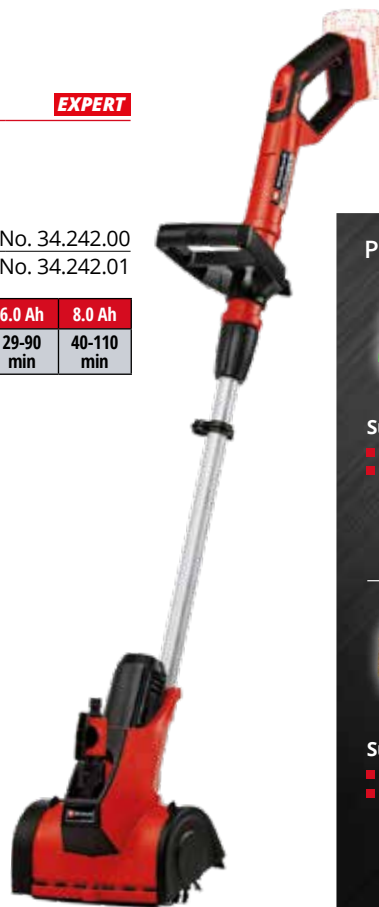

CORDLESS SURFACE BRUSH 18 V

PICOBELLA

EXPERT

- Max. working width: 215 mm
- Diameter of brush: 115 mm
- Idle speed: 800 - 1400 min⁻¹
- 2-in-1 function: wet and dry cleaning

Incl. brush MEDIUM but no battery / charger Art. No. 34.242.00

Incl. brush SOFT but no battery / charger Art. No. 34.242.01

¹⁾	1.5 Ah	2.0 Ah	2.5 Ah	3.0 Ah	4.0 Ah	5.2 Ah	6.0 Ah	8.0 Ah
²⁾	8-25 min	10-30 min	12-34 min	17-46 min	20-55 min	25-70 min	29-90 min	40-110 min

¹⁾ Battery capacity

²⁾ Max. operating time per battery charge in idle mode

- Just one work step for thorough, complete wet cleaning thanks to the integrated garden hose connection
- A special side brush is suitable for perimeter work right up to the edge
- Changeable brushes

PERFECT BRUSHES FOR EVERY SURFACE.

Surface Brush SOFT

- Wood / WPC / BPC
- Artificial turf

Surface Brush MEDIUM (incl. side brush)

- Smooth stone
  e.g. tiles/concrete
- Incl. side brush for cleaning right to the wall and into edges

Surface Brush ULTRA

- Rough stone
- Robust stone
  e.g. granite/porphyry

Surface Brush ULTRA (incl. side brush)

- Rough stone
- Robust stone
  e.g. granite/porphyry
- Incl. side brush for cleaning right to the wall and into edges