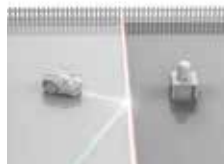

A FLOWER MEADOW IN THE GARDEN

A flower meadow in the garden is just beginning to grow and is attracting the first insects. Now is the wrong time for the robot lawn mower to pass through.